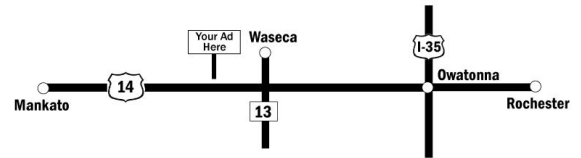

Supreme Outdoor Advertising
Dave Helder
17595 Kenwood Trail, ste #150
LAKEVILLE, MN 55044
(507) 351-6789
DaveHelder@SupremeOutdoor.com